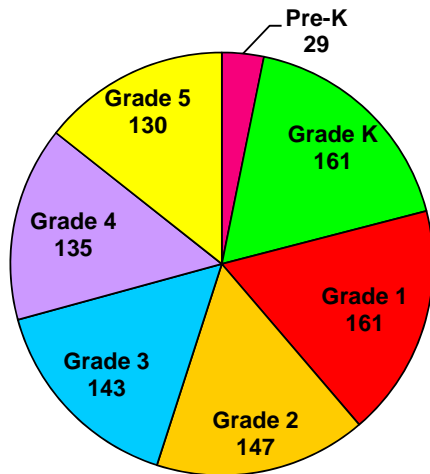

School Profile: 2011-12

Manning Oaks Elementary School

Grade Level Distribution

Race/Ethnic Distribution

General Information

Source: FCS Data Warehouse 2011-12
 Fulton County Schools Mobility Report 2010-11
 Groups with less than 5 are not reported