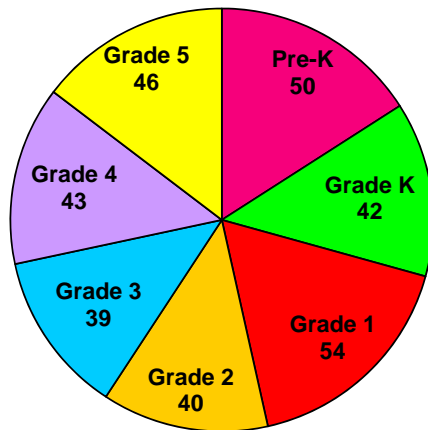

School Profile: 2011-12

C.H. Gullatt Elementary School

Grade Level Distribution

Race/Ethnic Distribution

General Information

Source: FCS Data Warehouse 2011-12
 Fulton County Schools Mobility Report 2010-11
 Groups with less than 5 are not reported